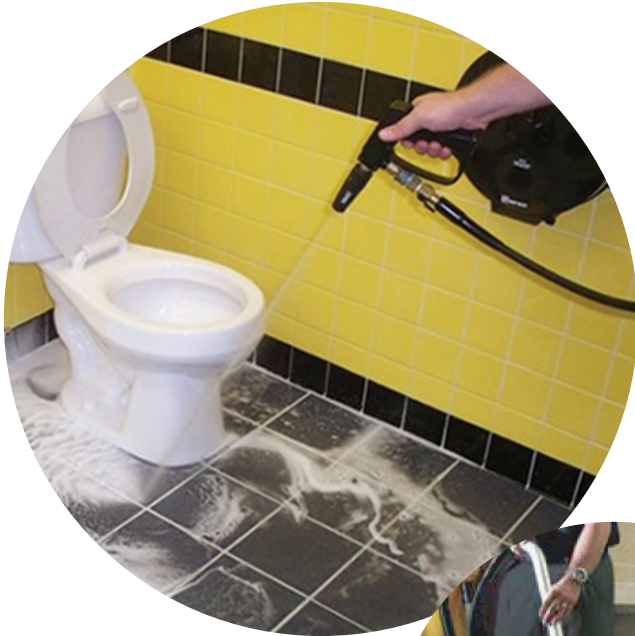

## Surface Purification

## *Deep Cleaning*

A deep-penetrating injection system to deliver a powerful jet of detailing solution to all surfaces in your facility.

### **Maximum Coverage**

This deep cleaning application is applied to floors, walls, vents, stalls, fixtures, and more—ensuring your washroom remain impeccable, protecting your brand and your business.

### **Peace of Mind**

SaniRestore's deep-penetrating detailing is a high-tech complement to our weekly sanitation service performed by Citron Certified Hygiene Technicians.